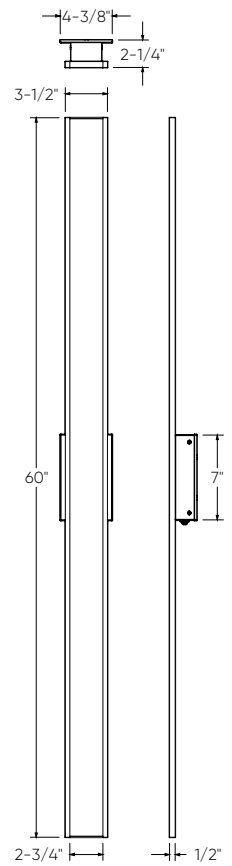

SWS60-CC

Specifications

Switch-selectable CCT
Integrated dimmable driver
Compatible with TRIAC and ELV dimmers
5-year warranty

Finish

● **BK** Black

Note

Other color temperatures, finishes, and voltage options are available but may require minimum order quantities (MOQs) and longer lead times. Please contact your DALI representative for more information.