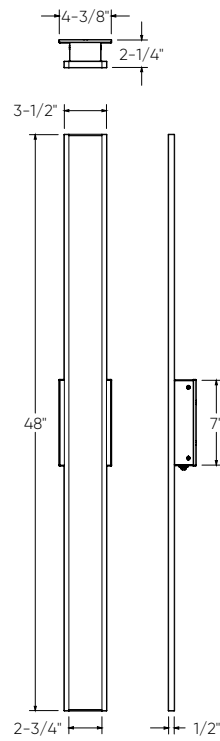

SWS24-CC

SWS36-CC

SWS48-CC

SWS60-CC

Specifications

Switch-selectable CCT
Integrated dimmable driver
Compatible with TRIAC and ELV dimmers
5-year warranty

Finish

● **BK** Black

Note

Other color temperatures, finishes, and voltage options are available but may require minimum order quantities (MOQs) and longer lead times. Please contact your DALI representative for more information.