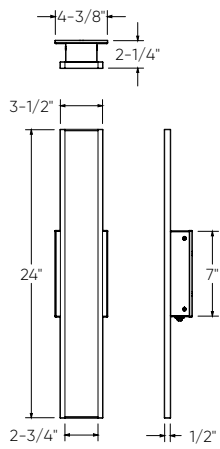

SWS24-CC

SWS36-CC

SWS48-CC

SWS60-CC

Specifications

Switch-selectable CCT
Integrated dimmable driver
Compatible with TRIAC and ELV dimmers
5-year warranty

Finish

● **BK** Black

Note

Other color temperatures, finishes, and voltage options are available but may require minimum order quantities (MOQs) and longer lead times. Please contact your DALI representative for more information.