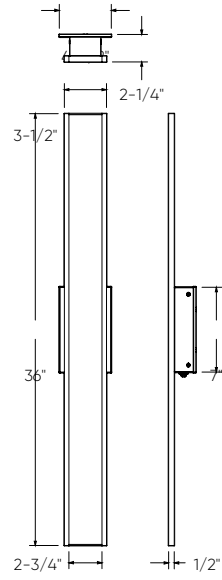

SWS24-CC

SWS36-CC

SWS48-CC

SWS60-CC

Specifications

Switch-selectable CCT
Integrated dimmable driver
Compatible with TRIAC and ELV dimmers
5-year warranty

Finish

● **BK** Black

Note

Other color temperatures, finishes, and voltage options are available but may require minimum order quantities (MOQs) and longer lead times. Please contact your DALI representative for more information.