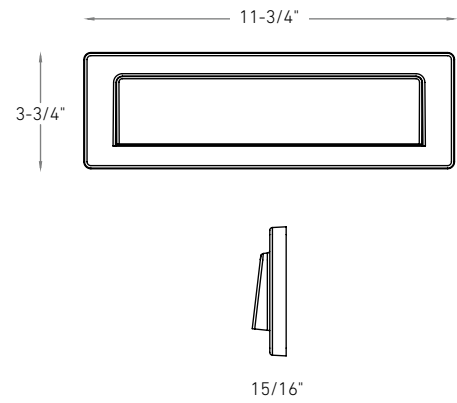

Specifications

Full color spectrum
2200K - 4000K in pure whites
Can be recessed or surface mounted
40° beam angle
Dimmable through the DALI Connect app and the Click remote (DCP-RMCT)
Installs into a standard electrical junction box
5-year warranty

Note

Add the DALI Connect Pro Core transformer for even greater flexibility; voice control, remote access, expanded mesh network.

Finish

● **BK** Black

Smart transformers

DCP-MTR60
60W, 120 VAC 50/60Hz input, 24 VDC output
low-voltage smart magnetic transformer

DCP-MTR300
300W, 120 VAC 50/60Hz input, 24 VDC output
low-voltage smart magnetic transformer

Download the DALI Connect app

Create groups
Set schedules
Remote access*
Compatible with Google Assistant and Amazon Alexa*

*Core needed

Accessories

DCP-RMCT
Smart remote

DCP-PTR36
Plug-in driver

LCBL-50-16, LCBL-100-16
50 or 100 feet of 16-gauge
low-voltage wiring

LCBL-50-14, LCBL-100-14
50 or 100 feet of 14-gauge
low-voltage wiring

LCBL-100-12, LCBL-200-12
100 or 200 feet of 12-gauge
low-voltage wiring