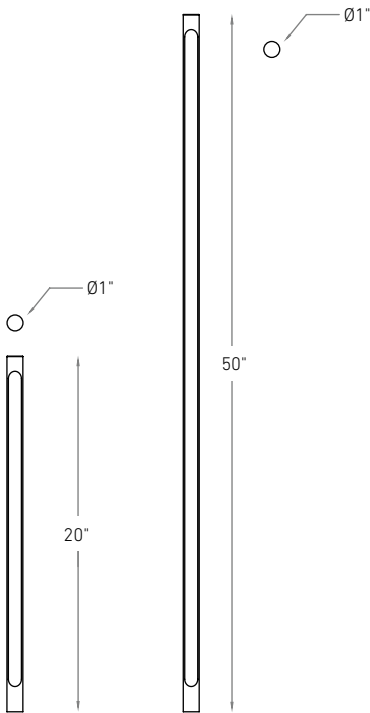

WET

CHANGE COLORS

Model	Size	Watts	Delivered lumens	CRI	Color °T	Voltage
DCP-STK20	20"	6 W	310 lm	80	RGB + 2200 K - 4000 K	24 VDC
DCP-STK50	50"	12 W	565 lm			

DCP-STK20 / DCP-STK50

Specifications

Full color spectrum
2200K - 4000K in pure whites
120° beam angle
Dimmable through the DALI Connect app and the Click remote (DCP-RMCT)
5-year warranty