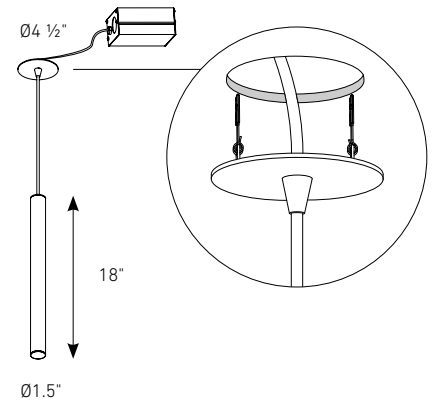

NOVA

Designed for modern and new builds, this cylindrical hanging pendant provides a simple and elegant way to enhance your space. At 18-inches in length, and with an ultra-thin flat canopy with adjustable 10-foot cable, this fixture can be installed as easily as any recessed light. Switch-selectable color temperatures ranging from 3000, 3500, and 4000 K, to create a subtle and customizable lighting effect.

DAMP

REPLACEABLE DRIVER

Model	Size	Watts	Delivered lumens	CRI	Color °T	Voltage
PDC18-CC	18"	9 W	510 lm	90	3000 K - 3500 K - 4000 K	120 V

PDC18-CC

Ø3 3/8"

Specifications

Adjustable cable length up to 10 feet
 Switch-selectable CCT
 Every fixture includes a junction box with integrated dimmable driver
 Replaceable driver
 Ultra-slim canopy, installs like a recessed fixture
 Frosted reflector
 5-year warranty