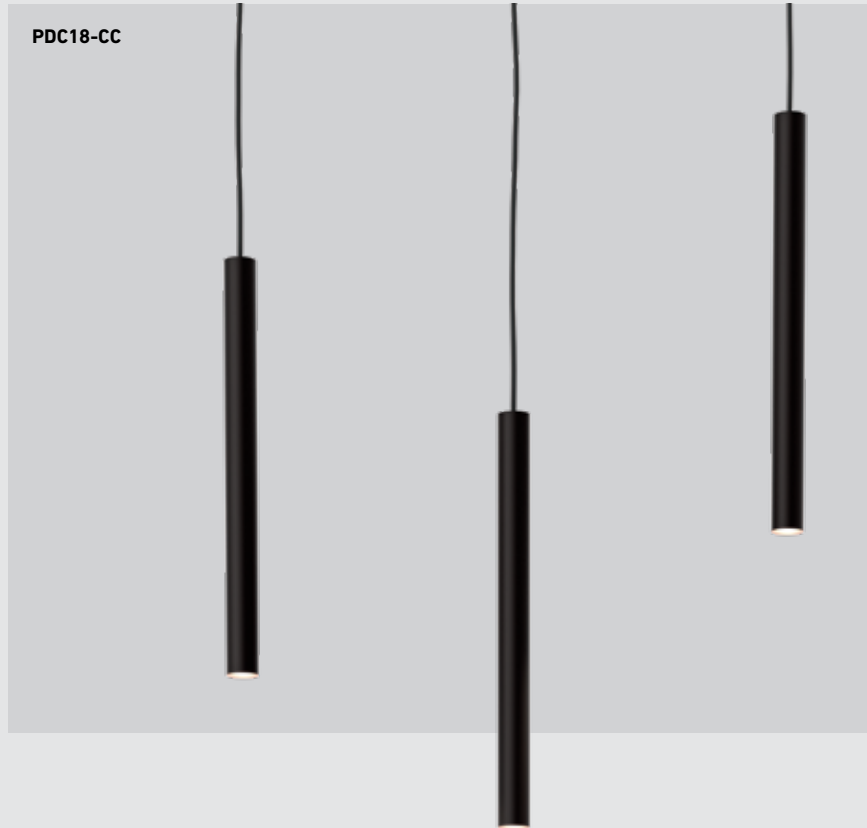

NOVA

Designed for modern and new builds, this cylindrical hanging pendant provides a simple and elegant way to enhance your space. At 18-inches in length, and with an ultra-thin flat canopy with adjustable 10-foot cable, this fixture can be installed as easily as any recessed light. Switch-selectable color temperatures ranging from 3000, 3500, and 4000 K, to create a subtle and customizable lighting effect.

DAMP

REPLACEABLE DRIVER

Model	Size	Watts	Delivered lumens	CRI	Color °T	Voltage
PDC18-CC	18"	9 W	510 lm	90	3000 K - 3500 K - 4000 K	120 V

PDC18-CC

Ø3 3/8"

Specifications

Adjustable cable length up to 10 feet
 Switch-selectable CCT
 Every fixture includes a junction box with integrated dimmable driver
 Replaceable driver
 Ultra-slim canopy, installs like a recessed fixture
 Frosted reflector
 5-year warranty

Finish

● **BK** Black
 ○ **WH** White

Accessories

RFP-UNI
 Universal rough-in plate

Note

Other color temperatures, finishes, and voltage options are available but may require minimum order quantities (MOQs) and longer lead times. Please contact your DALs representative for more information.